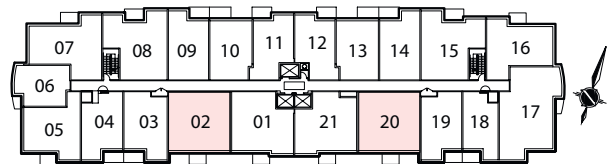

2C+DR

Two Bedroom and Den, 960sq. ft.

TYPICAL FLOOR PLAN 2nd - 16th FLOOR

Peace of Mind.

[delrentals.com](http://delrentals.com)