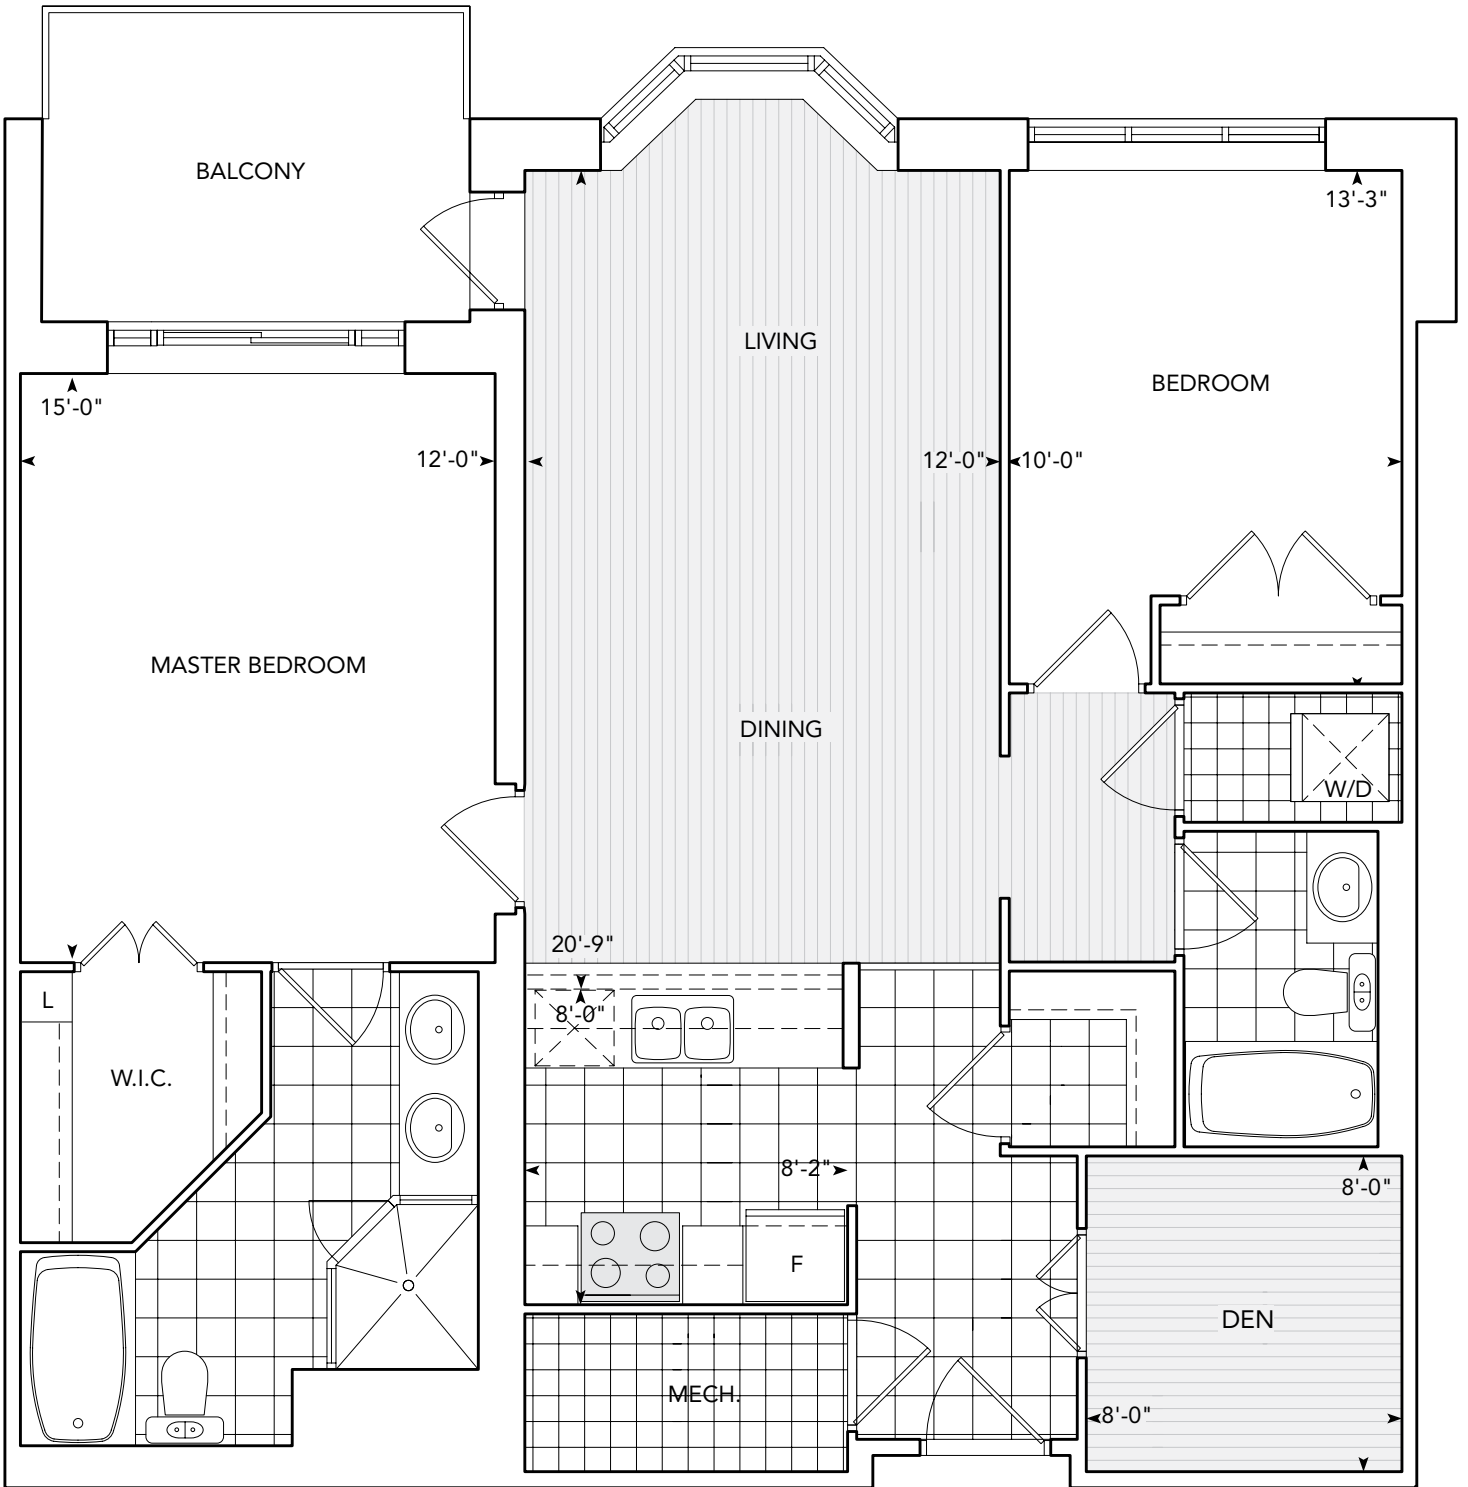

RENAISSANCE

OF RICHMOND HILL

2F+D
 2 Bedroom + Den
 1182 sq. ft.

TYPICAL FLOOR

Peace of Mind.

delrentals.com

Some features may vary by suite design. Prices and specifications subject to change without notice. Illustrations are artist's concepts. Sizes and specifications are subject to change without notice. Where furniture is displayed, it is for illustration purposes only and does not necessarily reflect the electrical plan for the suite. Suites are rented unfurnished. See rental representative for details. Del® and Tridel® are registered trademarks of Tridel and used under license agreement. ©Tridel 2010. All rights reserved. E. & O.E. July 20, 2010.